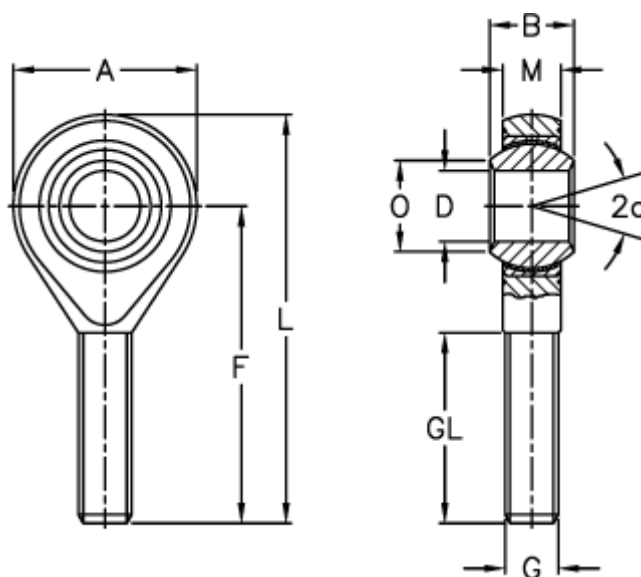

Article number: 543011051

Description: LDK Rod end SPOS 5EC
Stainless Steel

Measures

A	= 16	L	= 41
a (degrees)	= 13	M	= 6.00
B	= 8	O	= 7.7
D	= 5	Static load C0 (kN)	= 6.7
Dynamic load C (kN)	= 3.4	Weight (g)	= 12,5
F	= 33		
g	= M5		
GL	= 20		